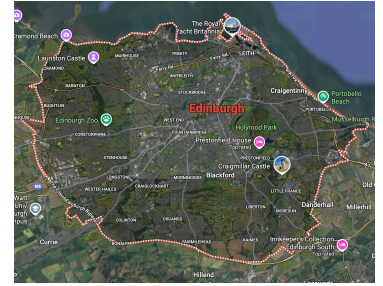

## Vocabulary that I will learn and use during this unit of work

- City
- Vancouver
- Edinburgh - capital city of Scotland
- Cape Town - capital city of South Africa
- Physical features - anything that is naturally there.
- Human features- anything that has been built by humans.
- Bird's eye view / aerial view
- Key
- Symbols

farm

harbour

port

## Physical Features

weather

beach

coastline

forest

hills

river

mountain

valley

cliff

seasons

sea or ocean

vegetation